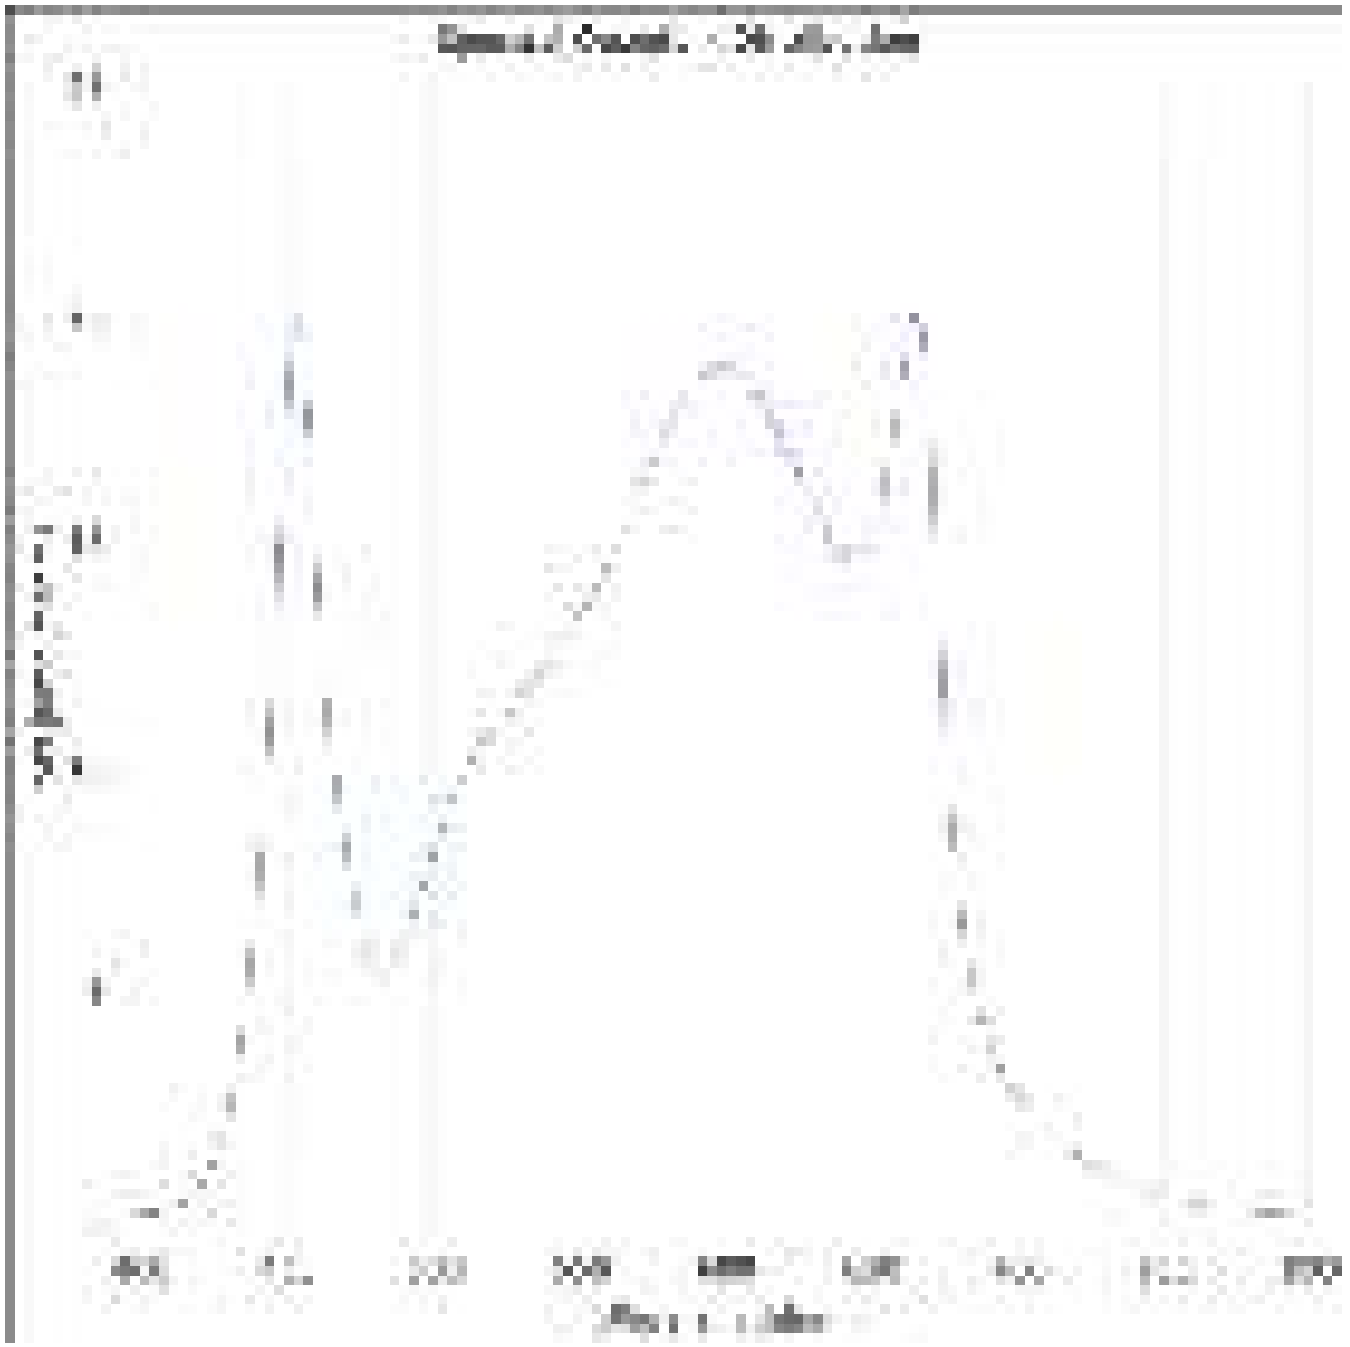

CONTROL FEATURES VIEW DETAILS

Spectrally Tunable	No
Dimmable	Yes

REPORTED ELECTRICAL PERFORMANCE VIEW DETAILS

Reported Input Wattage	1200 W
Reported Power Factor	0.973
Voltage Range	120 - 277 V
Reported Total Harmonic Distortion	6 %

TESTED ELECTRICAL PERFORMANCE VIEW DETAILS

Tested Input Wattage	1234.4 W
Tested Voltage	277
Tested Power Factor	0.973
Tested Total Harmonic Distortion	5.8 %

SQD/PPID VIEW DETAILS

SQD
Click the
image to
zoom in.
[Download
Image](#)