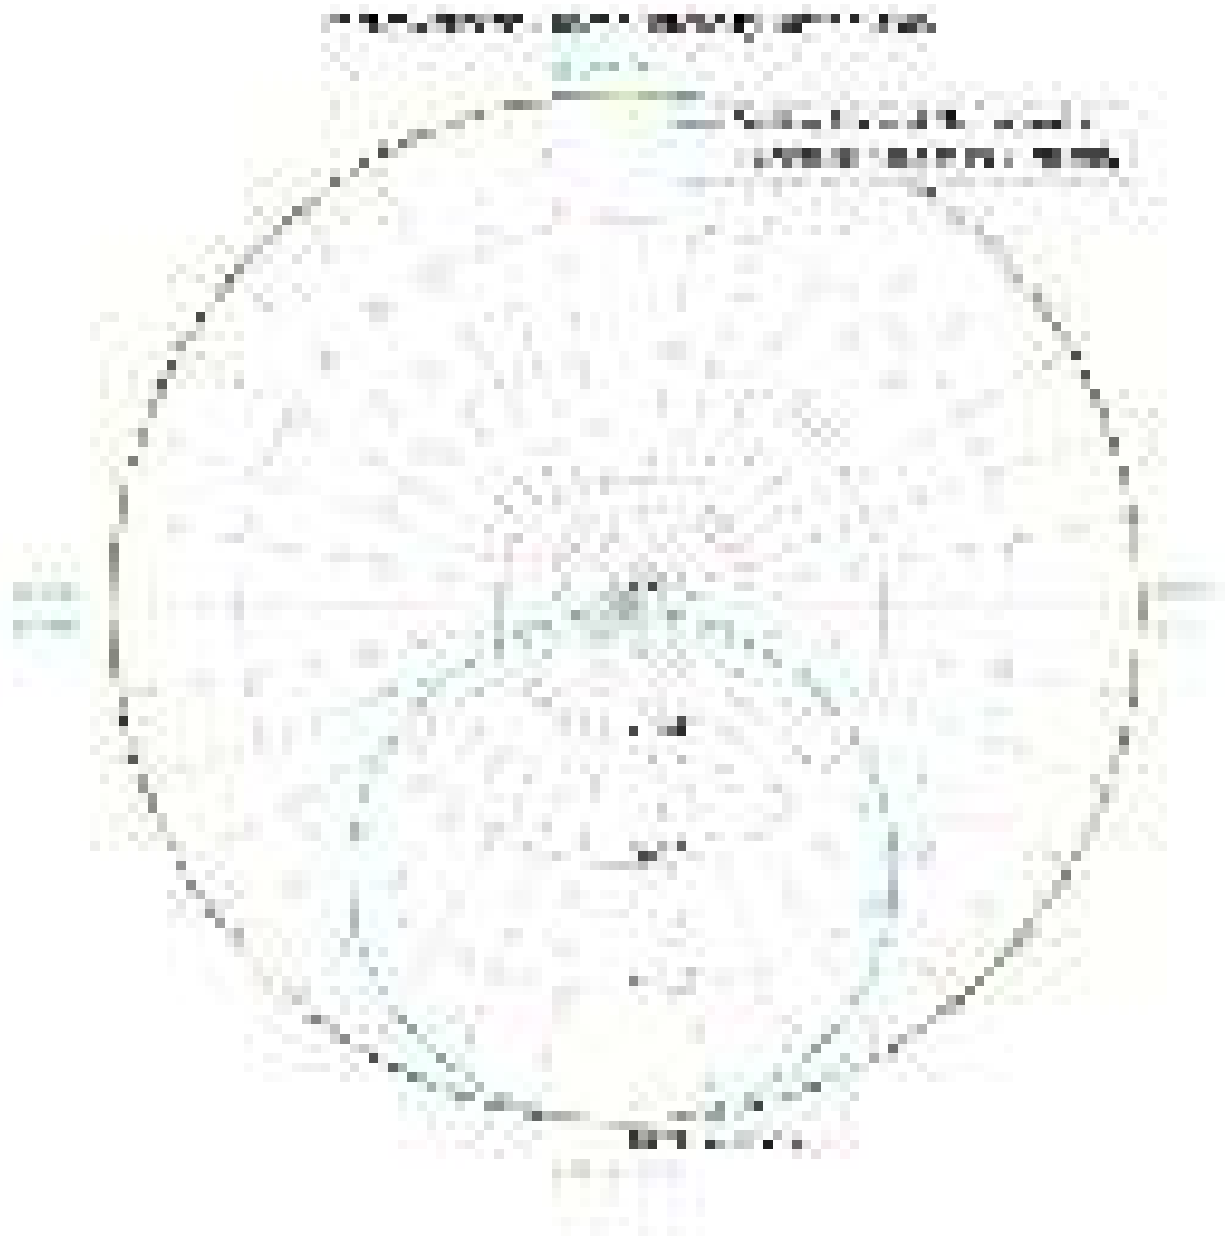

PPID
Click the
image to
zoom in.
[Download
Image](#)