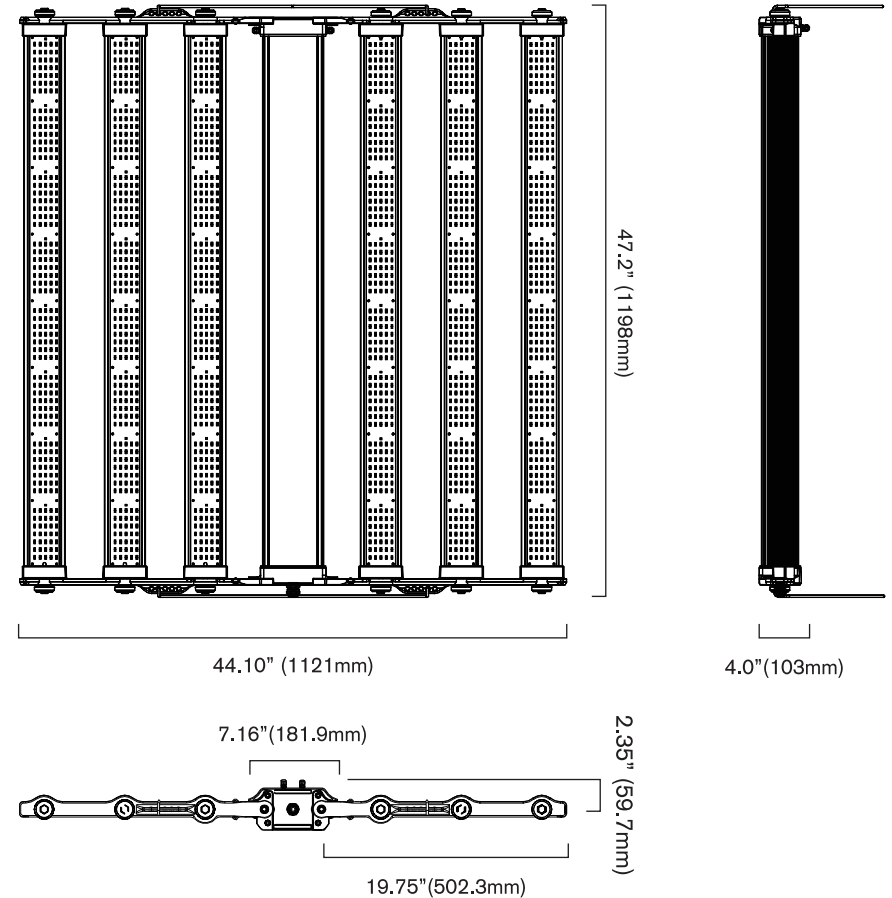

FloraFlex®

Helping you grow with your garden.®

RoHS

FULL SPECTRUM HIGH PPE
LED GROW LIGHT - 1200

INSTRUCTION MANUAL

ITEM NO. FLL-12601

SPECIFICATIONS

| | |
|---------------------------------|-------------------------------------|
| Light Source | LED |
| Spectrum | 45"X43" |
| Light Output PPF | 3480 $\mu\text{mol/s}$ |
| Efficacy | 2.9 $\mu\text{mol/J}$ |
| AC Input Power | 1200W |
| AC Input Voltage | 100-277V AC, 50/60Hz |
| Light Distribution | 120° |
| Mounting Height | 6" - 12" (15.2-30.5cm) Above Canopy |
| Chips | Samsung 301B |
| Thermal Management | Passive |
| Max Ambient Temperature | 113° F / 45° C |
| Dimming | 0 - 10V |
| Total Harmonic Distortion (THD) | <15% |
| Lifetime | L90: > 50,000hrs |
| Certifications | UL 8800, UL 1598 Wet Location |
| Warranty | 5 Year Standard Warranty |

| AC Voltage | 120V | 240V | 277V |
|--------------|-------|-------|-------|
| AC Current | 10.3A | 5A | 4.3A |
| AC Power | 1220W | 1200W | 1200W |
| Power Factor | 0.98 | 0.95 | 0.92 |

SPECTRUM

DIMENSIONS

| LENGTH | WIDTH | HEIGHT | WEIGHT |
|---------------|---------------|---------------|---------------|
| 45" 1198mm | 43" 1121mm | 4.5" 103mm | 77lbs 35kg |

FEATURES

ENERGY SAVING
DESIGN

SMART TEMP
PROTECTION