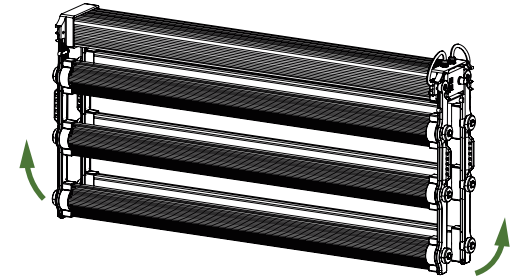

FloraFlex®

Helping you grow with your garden.®

RoHS

FULL SPECTRUM HIGH PPE
LED GROW LIGHT - 1200

INSTRUCTION MANUAL

ITEM NO. FLL-12601

SPECIFICATIONS

| | |
|---------------------------------|-------------------------------------|
| Light Source | LED |
| Spectrum | 45"X43" |
| Light Output PPF | 3480 $\mu\text{mol/s}$ |
| Efficacy | 2.9 $\mu\text{mol/J}$ |
| AC Input Power | 1200W |
| AC Input Voltage | 100-277V AC, 50/60Hz |
| Light Distribution | 120° |
| Mounting Height | 6" - 12" (15.2-30.5cm) Above Canopy |
| Chips | Samsung 301B |
| Thermal Management | Passive |
| Max Ambient Temperature | 113° F / 45° C |
| Dimming | 0 - 10V |
| Total Harmonic Distortion (THD) | <15% |
| Lifetime | L90: > 50,000hrs |
| Certifications | UL 8800, UL 1598 Wet Location |
| Warranty | 5 Year Standard Warranty |

HINGED FOR COLLAPSIBLE
STORAGE

MASTER LIGHTING
CONTROLLER COMPATIBLE

BUILT-IN LED DRIVER

INSTALLATION

1. UNPACK UNIT

Place screws on both sides.
Screw in to lock the light
arms in position

2. LOCK IN POSITION