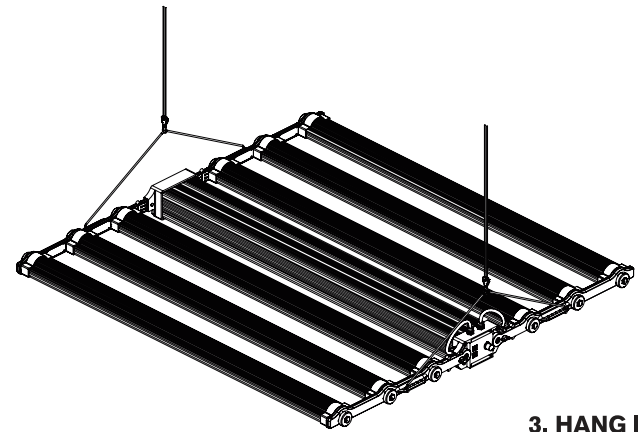

FloraFlex®

Helping you grow with your garden.®

RoHS

FULL SPECTRUM HIGH PPE
LED GROW LIGHT - 1200

INSTRUCTION MANUAL

ITEM NO. FLL-12601

SPECIFICATIONS

| | |
|---------------------------------|-------------------------------------|
| Light Source | LED |
| Spectrum | 45"X43" |
| Light Output PPF | 3480 $\mu\text{mol/s}$ |
| Efficacy | 2.9 $\mu\text{mol/J}$ |
| AC Input Power | 1200W |
| AC Input Voltage | 100-277V AC, 50/60Hz |
| Light Distribution | 120° |
| Mounting Height | 6" - 12" (15.2-30.5cm) Above Canopy |
| Chips | Samsung 301B |
| Thermal Management | Passive |
| Max Ambient Temperature | 113° F / 45° C |
| Dimming | 0 - 10V |
| Total Harmonic Distortion (THD) | <15% |
| Lifetime | L90: > 50,000hrs |
| Certifications | UL 8800, UL 1598 Wet Location |
| Warranty | 5 Year Standard Warranty |

HINGED FOR COLLAPSIBLE
STORAGE

MASTER LIGHTING
CONTROLLER COMPATIBLE

BUILT-IN LED DRIVER

INSTALLATION

1. UNPACK UNIT

Place screws on both sides.
Screw in to lock the light
arms in position

2. LOCK IN POSITION