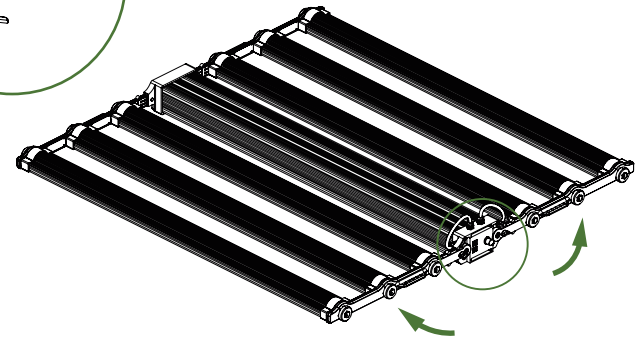

FloraFlex®

Helping you grow with your garden.®

RoHS

FULL SPECTRUM HIGH PPE
LED GROW LIGHT - 1200

INSTRUCTION MANUAL

ITEM NO. FLL-12601

SPECIFICATIONS

| | |
|---------------------------------|-------------------------------------|
| Light Source | LED |
| Spectrum | 45"X43" |
| Light Output PPF | 3480 $\mu\text{mol/s}$ |
| Efficacy | 2.9 $\mu\text{mol/J}$ |
| AC Input Power | 1200W |
| AC Input Voltage | 100-277V AC, 50/60Hz |
| Light Distribution | 120° |
| Mounting Height | 6" - 12" (15.2-30.5cm) Above Canopy |
| Chips | Samsung 301B |
| Thermal Management | Passive |
| Max Ambient Temperature | 113° F / 45° C |
| Dimming | 0 - 10V |
| Total Harmonic Distortion (THD) | <15% |
| Lifetime | L90: > 50,000hrs |
| Certifications | UL 8800, UL 1598 Wet Location |
| Warranty | 5 Year Standard Warranty |

| LENGTH | WIDTH | HEIGHT | WEIGHT |
|---------------|---------------|---------------|---------------|
| 45" 1198mm | 43" 1121mm | 4.5" 103mm | 77lbs 35kg |

FEATURES

ENERGY SAVING
DESIGN

SMART TEMP
PROTECTION

HINGED FOR COLLAPSIBLE
STORAGE

MASTER LIGHTING
CONTROLLER COMPATIBLE

BUILT-IN LED DRIVER

INSTALLATION

1. UNPACK UNIT

Place screws on both sides.
Screw in to lock the light
arms in position

2. LOCK IN POSITION