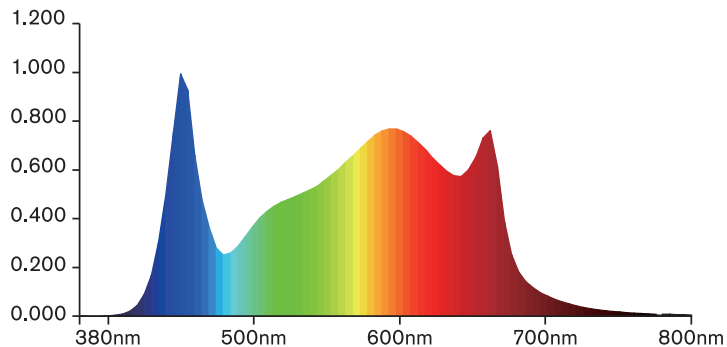

FloraFlex®

Helping you grow with your garden.®

RoHS

FULL SPECTRUM HIGH PPE
LED GROW LIGHT - 1200

INSTRUCTION MANUAL

ITEM NO. FLL-12601

SPECIFICATIONS

| | |
|---------------------------------|-------------------------------------|
| Light Source | LED |
| Spectrum | 45"X43" |
| Light Output PPF | 3480 $\mu\text{mol/s}$ |
| Efficacy | 2.9 $\mu\text{mol/J}$ |
| AC Input Power | 1200W |
| AC Input Voltage | 100-277V AC, 50/60Hz |
| Light Distribution | 120° |
| Mounting Height | 6" - 12" (15.2-30.5cm) Above Canopy |
| Chips | Samsung 301B |
| Thermal Management | Passive |
| Max Ambient Temperature | 113° F / 45° C |
| Dimming | 0 - 10V |
| Total Harmonic Distortion (THD) | <15% |
| Lifetime | L90: > 50,000hrs |
| Certifications | UL 8800, UL 1598 Wet Location |
| Warranty | 5 Year Standard Warranty |

| AC Voltage | 120V | 240V | 277V |
|--------------|-------|-------|-------|
| AC Current | 10.3A | 5A | 4.3A |
| AC Power | 1220W | 1200W | 1200W |
| Power Factor | 0.98 | 0.95 | 0.92 |

SPECTRUM

DIMENSIONS

| LENGTH | WIDTH | HEIGHT | WEIGHT |
|---------------|---------------|---------------|---------------|
| 45" 1198mm | 43" 1121mm | 4.5" 103mm | 77lbs 35kg |

FEATURES

ENERGY SAVING
DESIGN

SMART TEMP
PROTECTION