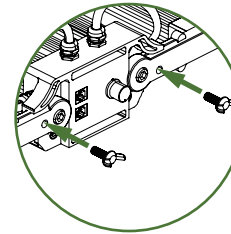

HINGED FOR COLLAPSIBLE
STORAGE

MASTER LIGHTING
CONTROLLER COMPATIBLE

BUILT-IN LED DRIVER

INSTALLATION

1. UNPACK UNIT

Place screws on both sides.
Screw in to lock the light
arms in position

2. LOCK IN POSITION